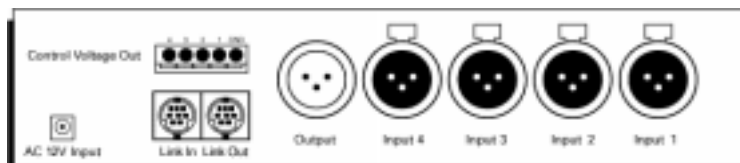

Audio Mixer - Back

Std. Connections: ● ●●●●