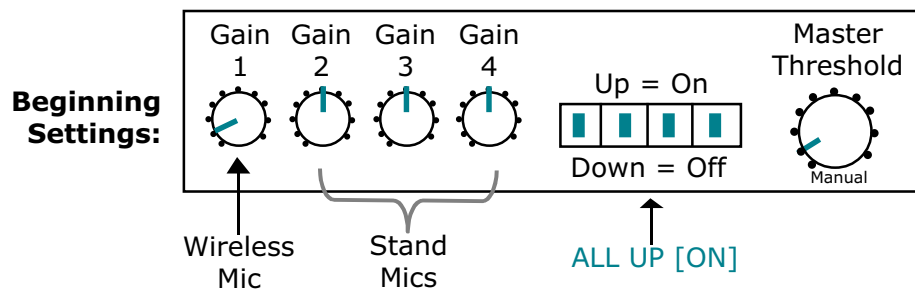

HCA Studio 5B
 Control Workstation Detail Diagrams
 Audio – updated 7/02

Audio Mixer - Front

Audio Mixer - Back

Std. Connections: ● ●●●●

Legend

- Do Not Disconnect - permanent cable
- Connect cable according to cabling diagram

Wireless Amplifier

Control Workstation

Legend

-  Do Not Disconnect - permanent cable
-  Connect cable according to cabling diagram