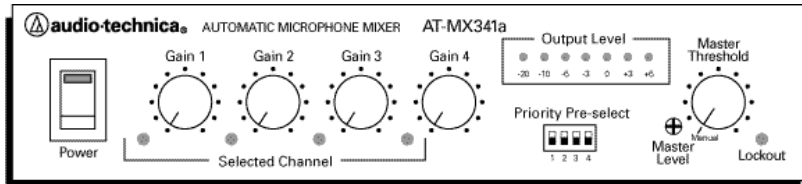

HCA Studio 5B
 Control Workstation Detail Diagrams
 Audio – updated 7/02

Audio Mixer - Front

Audio Mixer - Back

Std. Connections: ● ●●●●

Legend

- Do Not Disconnect - permanent cable
- Connect cable according to cabling diagram

Wireless Amplifier

Control Workstation

Legend

-  Do Not Disconnect - permanent cable
-  Connect cable according to cabling diagram