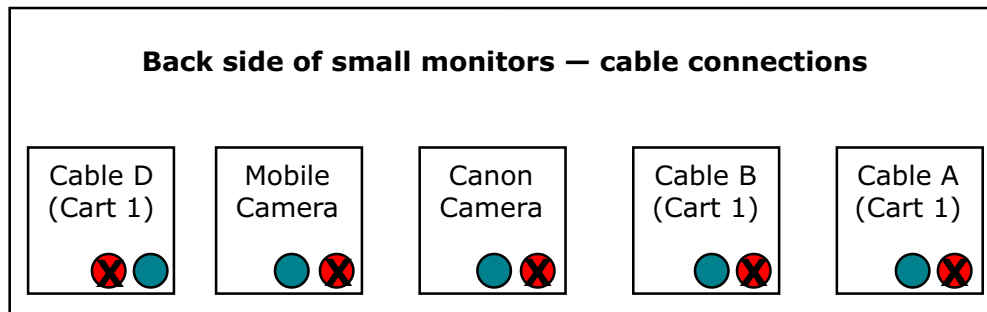

HCA Studio 5B
 Control Workstation Detail Diagrams
 Audio – updated 7/02

Audio Mixer - Front

Audio Mixer - Back

Std. Connections: ● ●●●●

Legend

- Do Not Disconnect - permanent cable
- Connect cable according to cabling diagram

Wireless Amplifier

Control Workstation

Legend

-  Do Not Disconnect - permanent cable
-  Connect cable according to cabling diagram